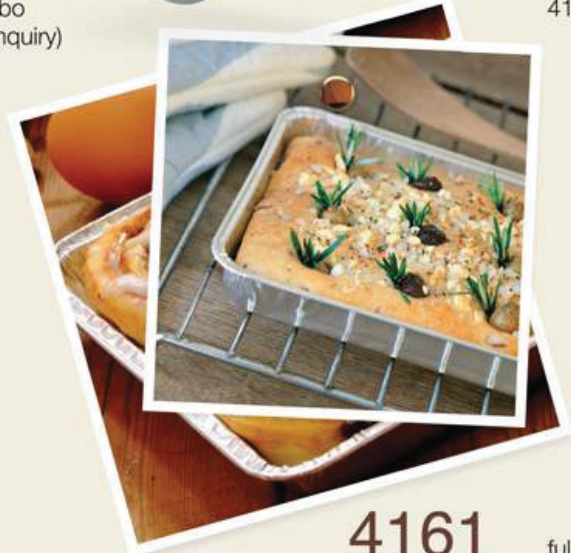

Capacity	465ml
	Top out	147 x 122
	Base	110 x 84
	Height	42
	Lid	B4133: polyboard 413PD: combo

4161 full curl